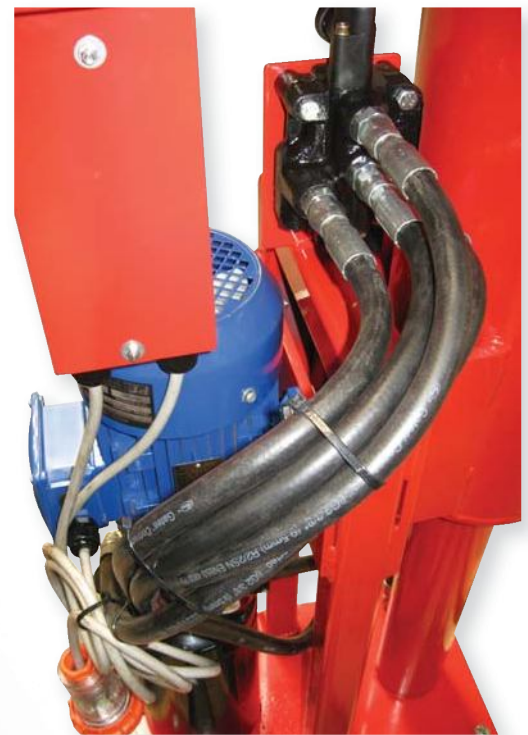

Filter Crushers

Oil Filter Crushers

- Professional range of premium quality filter crushers
- Manufactured in Australia
- High quality oil filter crusher designed for all types of oil filters
- Allows for easy removal of waste oil from filters for easier disposal

ARMFC240

ARMFC415

Features

- Available in both 240v and 415v power supply options
- Environmentally friendly, fast in operation, crushes in seconds
- Incorporates an electric motor for speedy operation and provides a safe integral system
- It is an efficient way of removing oil from filters, which can be pumped to waste line or direct into an oil drum
- Robust manufacture for long work life
- Fitted with mounting holes for easy workshop set up

Part Number	Power Source	Max. Oil Filter Size	Height	Width	Depth
ARMFC240	240V (1.5HP)	200 Dia. 400 Long	1000	600	400
ARMFC415	415V (1.5HP)	200 Dia. 400 Long	1000	600	400

* Measurements in mm